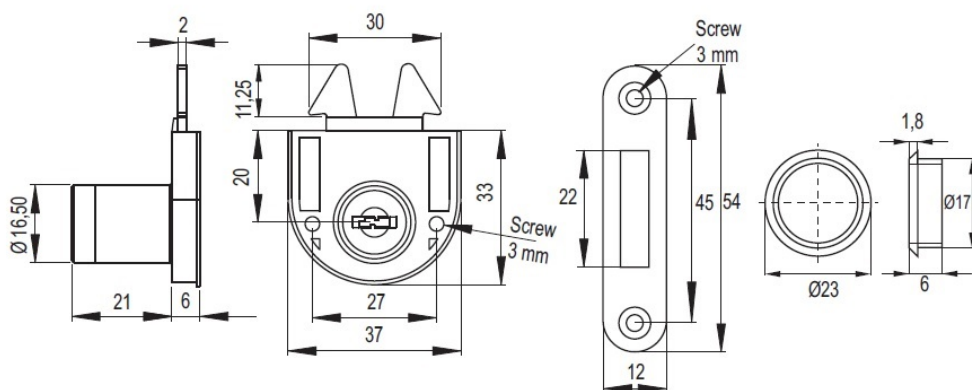

PRODUCT SHEET

Description:

Roll Blind Lock 2159, $\varnothing 16,5 \times 21$ mm, Black PA Case, NPL Cylinder, W/2 SISO C/K - Right Hand

Item number:

14.01.470-1

Units	Box	Carton	HS Code	Barcode
Pcs.	24	240	8301300000	
5704866441230				